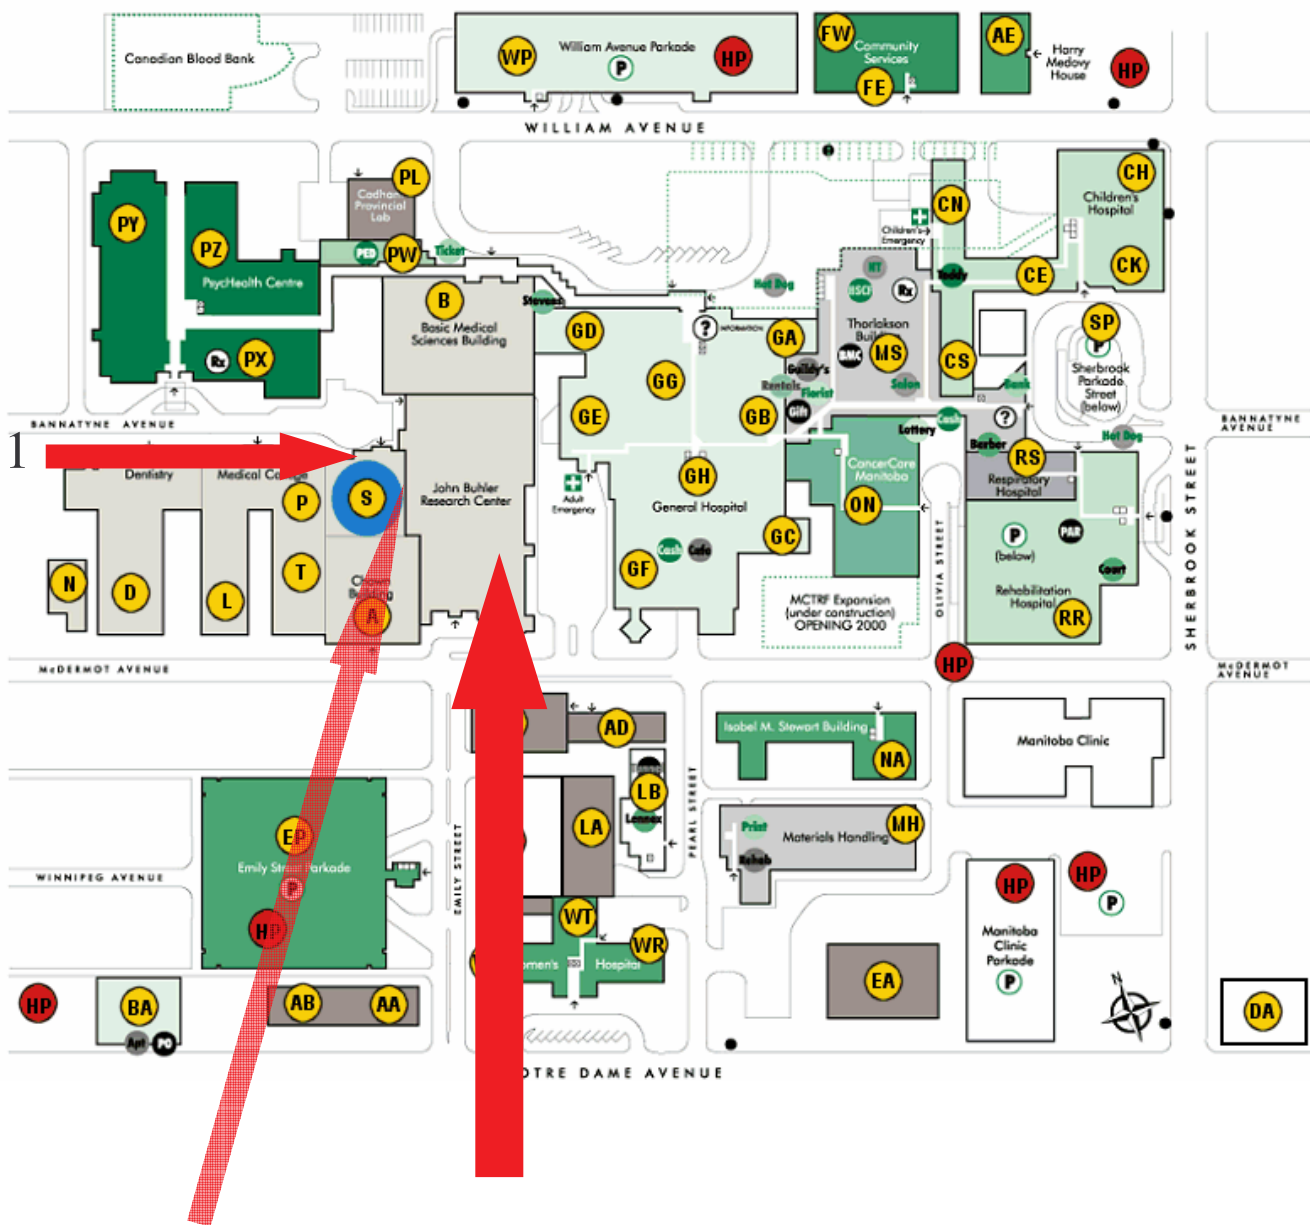

□ Elevators

Ground floor corridors are shown in white.

Room S211

From the Brody Centre atrium (think Tim Hortons) go up the corner stairs into the basic medical center. This is Building “S”. Just inside the entrance, go up one level via the stairwell. Room 211 is at the top of the stairs on your right.

If entering from the outside, the best entrance is 750 Bannatyne. Go up the stairs one level. Room 211 is at the top of the stairs on your right.

Entrance to Tim Hortons
Basic Medical
Center